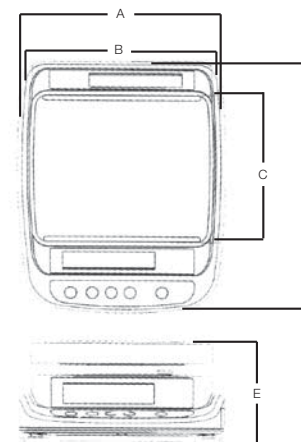

PLATTER SIZE:

100 oz: 8.9 in x 7.6 in (226 mm x 193 mm)

6 lb (3 kg): 8.9 in x 7.6 in (226 mm x 193 mm)

15 lb (6 kg): 8.9 in x 7.6 in (226 mm x 193 mm)

30 lb (15 kg): 8.9 in x 7.6 in (226 mm x 193 mm)

WARRANTY:

Bench Scales with Indicators

PART #	CAPACITY	PLATFORM DIMENSIONS	EST. SHIP WEIGHT
Single display			
84968.....	100 oz	8.9 in x 7.6 in	8 lb
Single display, multi-ranging			
84961.....	6 lb (3 kg)	8.9 in x 7.6 in	8 lb
84963.....	15 lb (6 kg)	8.9 in x 7.6 in	8 lb
84967.....	30 lb (15 kg)	8.9 in x 7.6 in	8 lb
Dual display			
84979.....	100 oz	8.9 in x 7.6 in	8 lb
Dual display, multi-ranging			
84973.....	6 lb (3 kg)	8.9 in x 7.6 in	8 lb
84975.....	15 lb (6 kg)	8.9 in x 7.6 in	8 lb
84977.....	30 lb (15 kg)	8.9 in x 7.6 in	8 lb

OPTIONS/ACCESSORIES

75473..... AC adapter

86366..... Additional operating manual

DIMENSIONS			
A	10.1 in (256.54 mm)	D	12.5 in (317.5 mm)
B	8.9 in (226.06 mm)	E	5.0 in (127 mm)
C	7.6 in (193.04 mm)		

Ishida iPC-WP

Portable Bench Scales

PART #	CAPACITY	PLATFORM DIMENSIONS	EST. SHIP WEIGHT	PRICE
Single display				
84968.....	100oz	8.9in x 7.6in8lb	Consult factory
Single display, multi-ranging				
84961.....	6lb (3kg).....	8.9in x 7.6in8lb	Consult factory
84963.....	15lb (6kg).....	8.9in x 7.6in8lb	Consult factory
84967.....	30lb (15kg).....	8.9in x 7.6in8lb	Consult factory
Dual display				
84979.....	100oz.....	8.9in x 7.6in8lb	Consult factory
Dual display, multi-ranging				
84973.....	6lb (3kg).....	8.9in x 7.6in8lb	Consult factory
84975.....	15lb (6kg).....	8.9in x 7.6in8lb	Consult factory
84977.....	30lb (15kg).....	8.9in x 7.6in8lb	Consult factory
OPTIONS/ACCESSORIES				
75473.....	AC adapter			Consult factory
86366.....	Additional operating manual.....			Consult factory